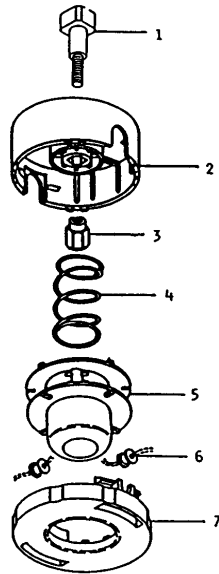

KPW2400

TD024D-BF70

CUTTING HEAD (AUTOMATIC)

REF NO	PART NO	DESCRIPTION	QTY	NOTES
	LCT010A	HEAD ASSY-TAP	1	
01	LCT001B	SHAFTBOLT-LH 8MM	1	
02	LCT010A-02	HOUSING-OUTER	1	
03	LCT010A-08	NUT	1	
04	LCT010-05	SPRING	1	
05	LCT010A-04	INTER-BUMP	1	
06	LCT003	EYELET	2	
07	LCT010A-03	BASE	1