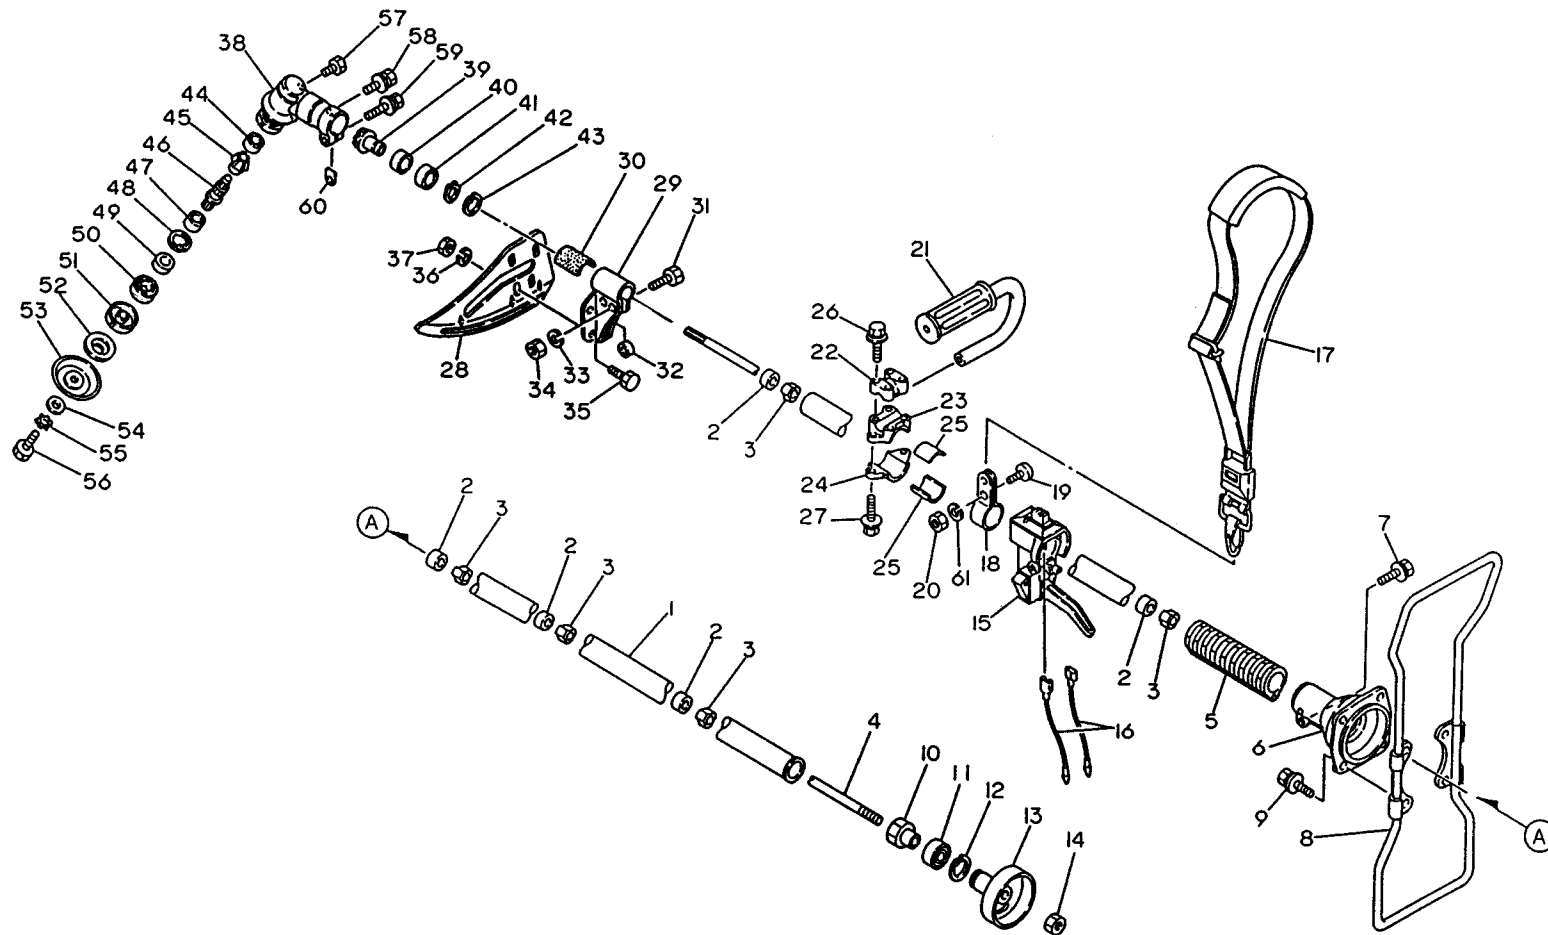

KPW2400

TD024D-BF70

BODY

KPW2400

TD024D-BF70

BODY

REF NO	PART NO	DESCRIPTION	QTY	NOTES
01	PW24001A	HOUSING-DRIVE	1	
02	PW24002	METAL-DRIVE	5	
03	PW24003	CUSHION-DRIVE	5	
04	PW24004	SHAFT-DRIVE	1	
05	PW24005A	GRIP-DRIVE HOUSING	1	
06	PW24006	CASE-CLUTCH	1	
07	B06X25W	BOLT W/WASHERS 6X25	1	
08	PW24008	STAND	1	
09	110B0816A	BOLT-8X16	4	
10	PW24010	METAL-BEARING	1	
11	PW24011	BEARING (6201-2RU)	1	
12	PW24012	RING-SNAP #32	1	
13	PW24013	DRUM-CLUTCH	1	
14	PW24014	NUT 7MM	1	
15	PW24015A	THROTTLE LEVER ASSY	1	
16	PW24016	WIRE-LEAD	2	
17	PW23070	STRAP-SHOULDER	1	
18	PW24018	HOLDER-STRAP	1	
19	S05X12	SCREW 5X12	1	
20	311B0500	NUT 5MM	1	
21	PW23022	U HANDLE W/GRIP	1	
22	PW23023	STAY A	1	
23	PW23024	STAY B	1	
24	PW23025	STAY C	1	
25	PW24025	SPACER	2	
26	B05X25W	BOLT W/WASHERS 5X25	4	
27	B06X25W	BOLT W/WASHERS 6X25	2	
28	PW23062-02	COVER-GUARD	1	
28~37	PW23062	SAFETY GUARD ASSY	1	
29	PW23062-01	HOLDER-GUARD	1	
30	PW24030	CUSHION	1	
31	B06X25	BOLT 6X25	2	

BODY

REF NO	PART NO	DESCRIPTION	QTY	NOTES
32	PW23062-04	COLLAR-GUARD	2	
33	SW006	WASHER-SPRING 6MM	2	
34	HN006	NUT 6MM	2	
35	B06X12	BOLT 6X12	4	
36	SW006	WASHER-SPRING 6MM	4	
37	HN006	NUT 6MM	4	
38	PW24038	CASE-GEAR	1	
38A	PW25042	GEAR CASE ASSY	1	
39	PW24039	PINION	1	
40	PW24040	BEARING (6900)	1	
41	PW24041	BEARING (6900RS)	1	
42	PW23039	RING-SNAP #10	1	
43	PW23005	RING-SNAP #26	1	
44	PW24044	BEARING (608)	1	
45	PW24045	GEAR	1	
46	PW24046	SHAFT	1	
47	PW24047	BEARING (6001)	1	
48	P35008	RING-SNAP #28	1	
49	PW24049	COLLAR	1	
50	PW24050	SEAL-OIL (ISCD15286)	1	
51	PW24051	FIXER-BLADE UPPER	1	
52	PW24052	FIXER-BLADE LOWER	1	
53	PW25056	BOWL	1	
54	410B0800	WASHER 8MM	1	
55	PW23057	WASHER-TOOTHED 8MM	1	
56	PW24056	BOLT	1	
57	B08X10	BOLT 8X10	1	
58	S05X08W	SCREW W/WASHER 5X8	1	
59	B06X30W	BOLT W/WASHERS 6X30	1	
60	PW24060	WASHER	1	
61	SW005	WASHER-SPRING 5MM	1