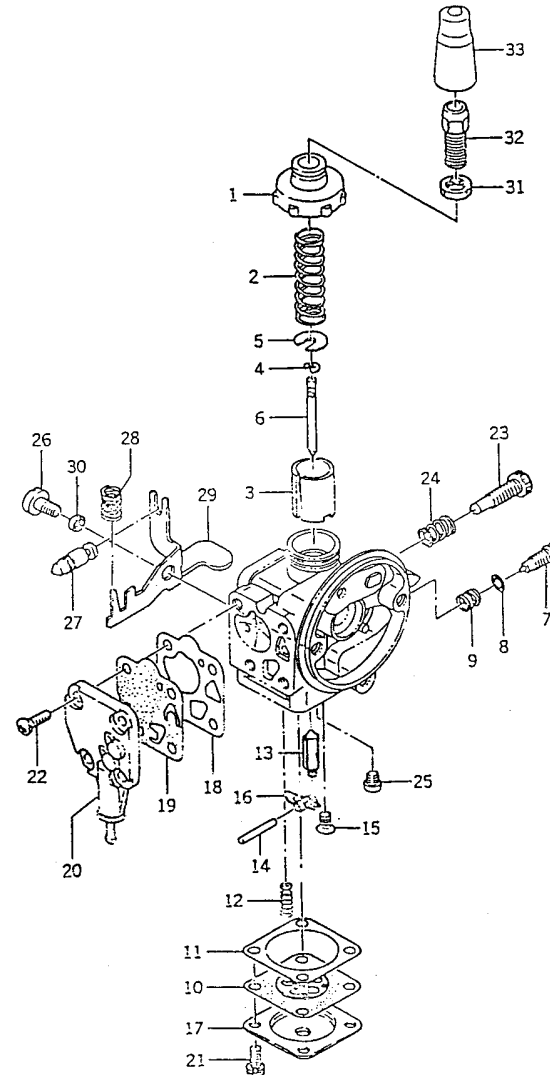

KPW2400

TD024D-BF70

CARBURETOR

REF NO	PART NO	DESCRIPTION	QTY	NOTES
	TD24035	CARBURETOR ASSY	1	
01	TD18033-04	CAP	1	
02	KT17043-13	SPRING-THROTTLE	1	
03	TD24035-03	VALVE-THROTTLE	1	
04	KT12C08	E-RING	1	
05	KT12C07	RETAINER-SPRING	1	
06	TD24035-06	NEEDLE-JET	1	
07	TD18033-10	SCREW-ADJUST	1	
08	TD33052-08	O-RING	1	
09	TD33052-09	SPRING	1	
10	TD33052-10	DIAPHRAGM-CARBURETOR	1	
11	TD33052-11	GASKET	1	
12	TD33052-12	SPRING	1	
13	KT12C21	VALVE-NEEDLE	1	
14	TD33052-14	PIN-FLOAT	1	
15	TD33052-15	SCREW	1	
16	TD24035-16	LEVER	1	
17	TD33052-17	COVER	1	
18	TD24035-18	GASKET	1	
19	TD33052-19	DIAPHRAGM-PUMP	1	
20	TD33052-20	COVER-PUMP	1	
21	TD33052-21	SCREW 3X8	4	
22	TD33052-22	SCREW 3X10	4	
23	KT17043-15	SCREW-SLOW ADJUST	1	
24	KT12C12	SPRING	1	
25	TD33052-25	PLUG-DRAIN	1	
26	214B0408	SCREW 4X8	1	
27	KT12C31	VALVE-BREATHING	1	
28	TD18033-31	SPRING-TICKLER	1	
29	TD33052-29	LEVER-TICKLER	1	
30	TD33052-30	COLLAR	1	
31	KT12C39	NUT-CHOKE	1	
32	KT12C01	ADJUSTER-CABLE	1	
33	TD18033-01	CAP	1	
CRK	TD33CRK	CARBURETOR KIT	1